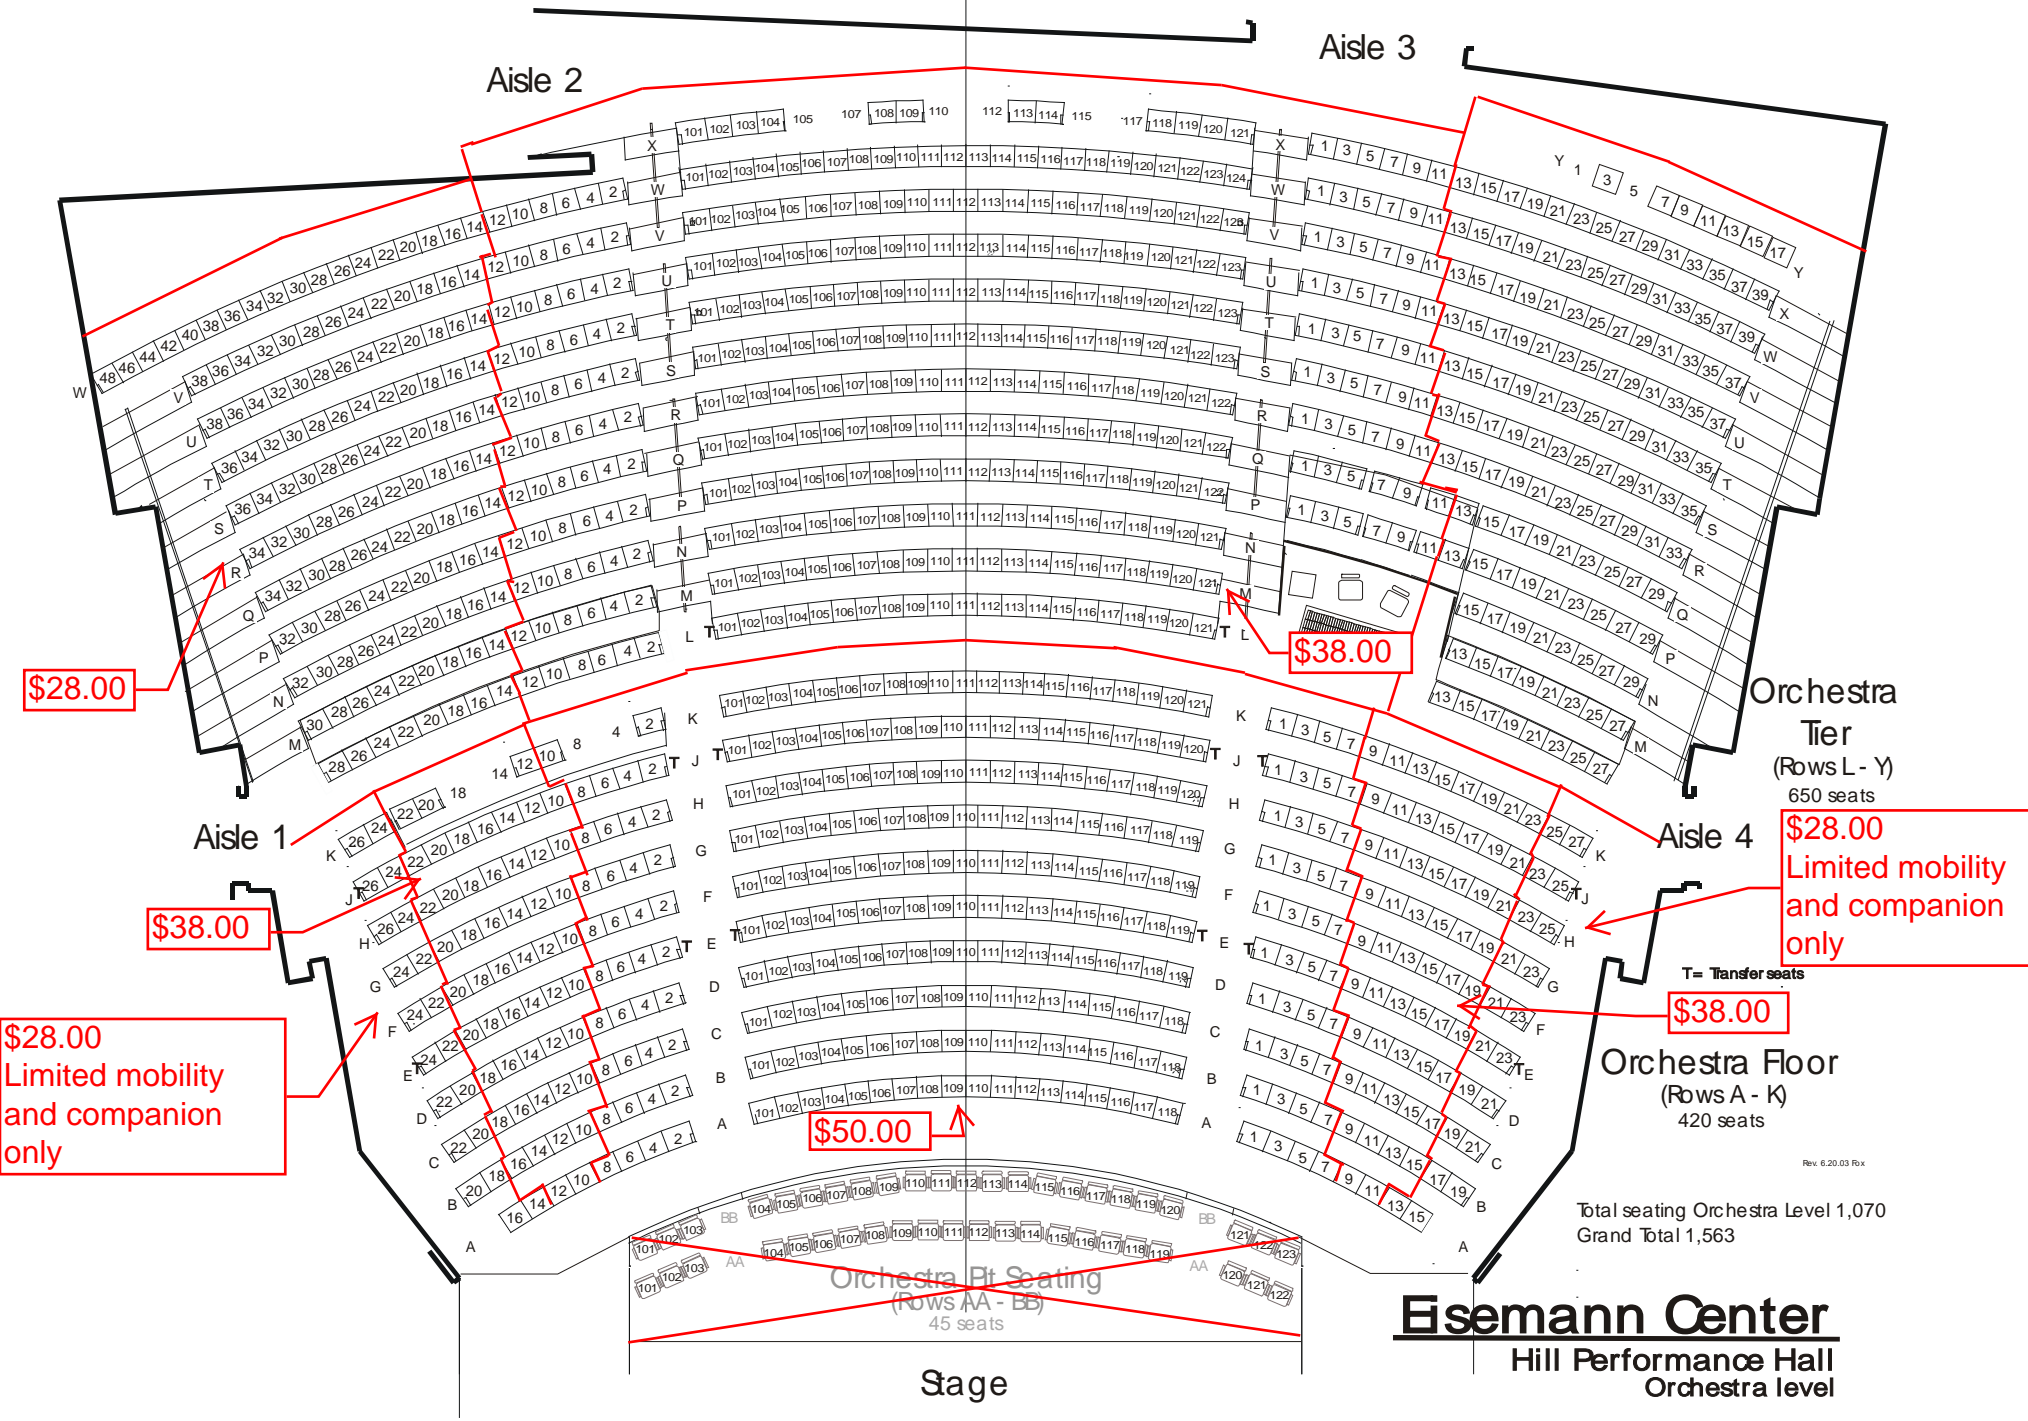

SEPTEMBER 22 7:00 pm

SEPTEMBER 23 2:00 pm

\$28.00

\$38.00

\$38.00

\$28.00  
Limited mobility  
and companion  
only

\$50.00

\$38.00

\$28.00  
Limited mobility  
and companion  
only

Total seating Orchestra Level 1,070  
Grand Total 1,563

**Eisemann Center**  
Hill Performance Hall  
Orchestra level

Sage

Rev. 6.20.03 Fox