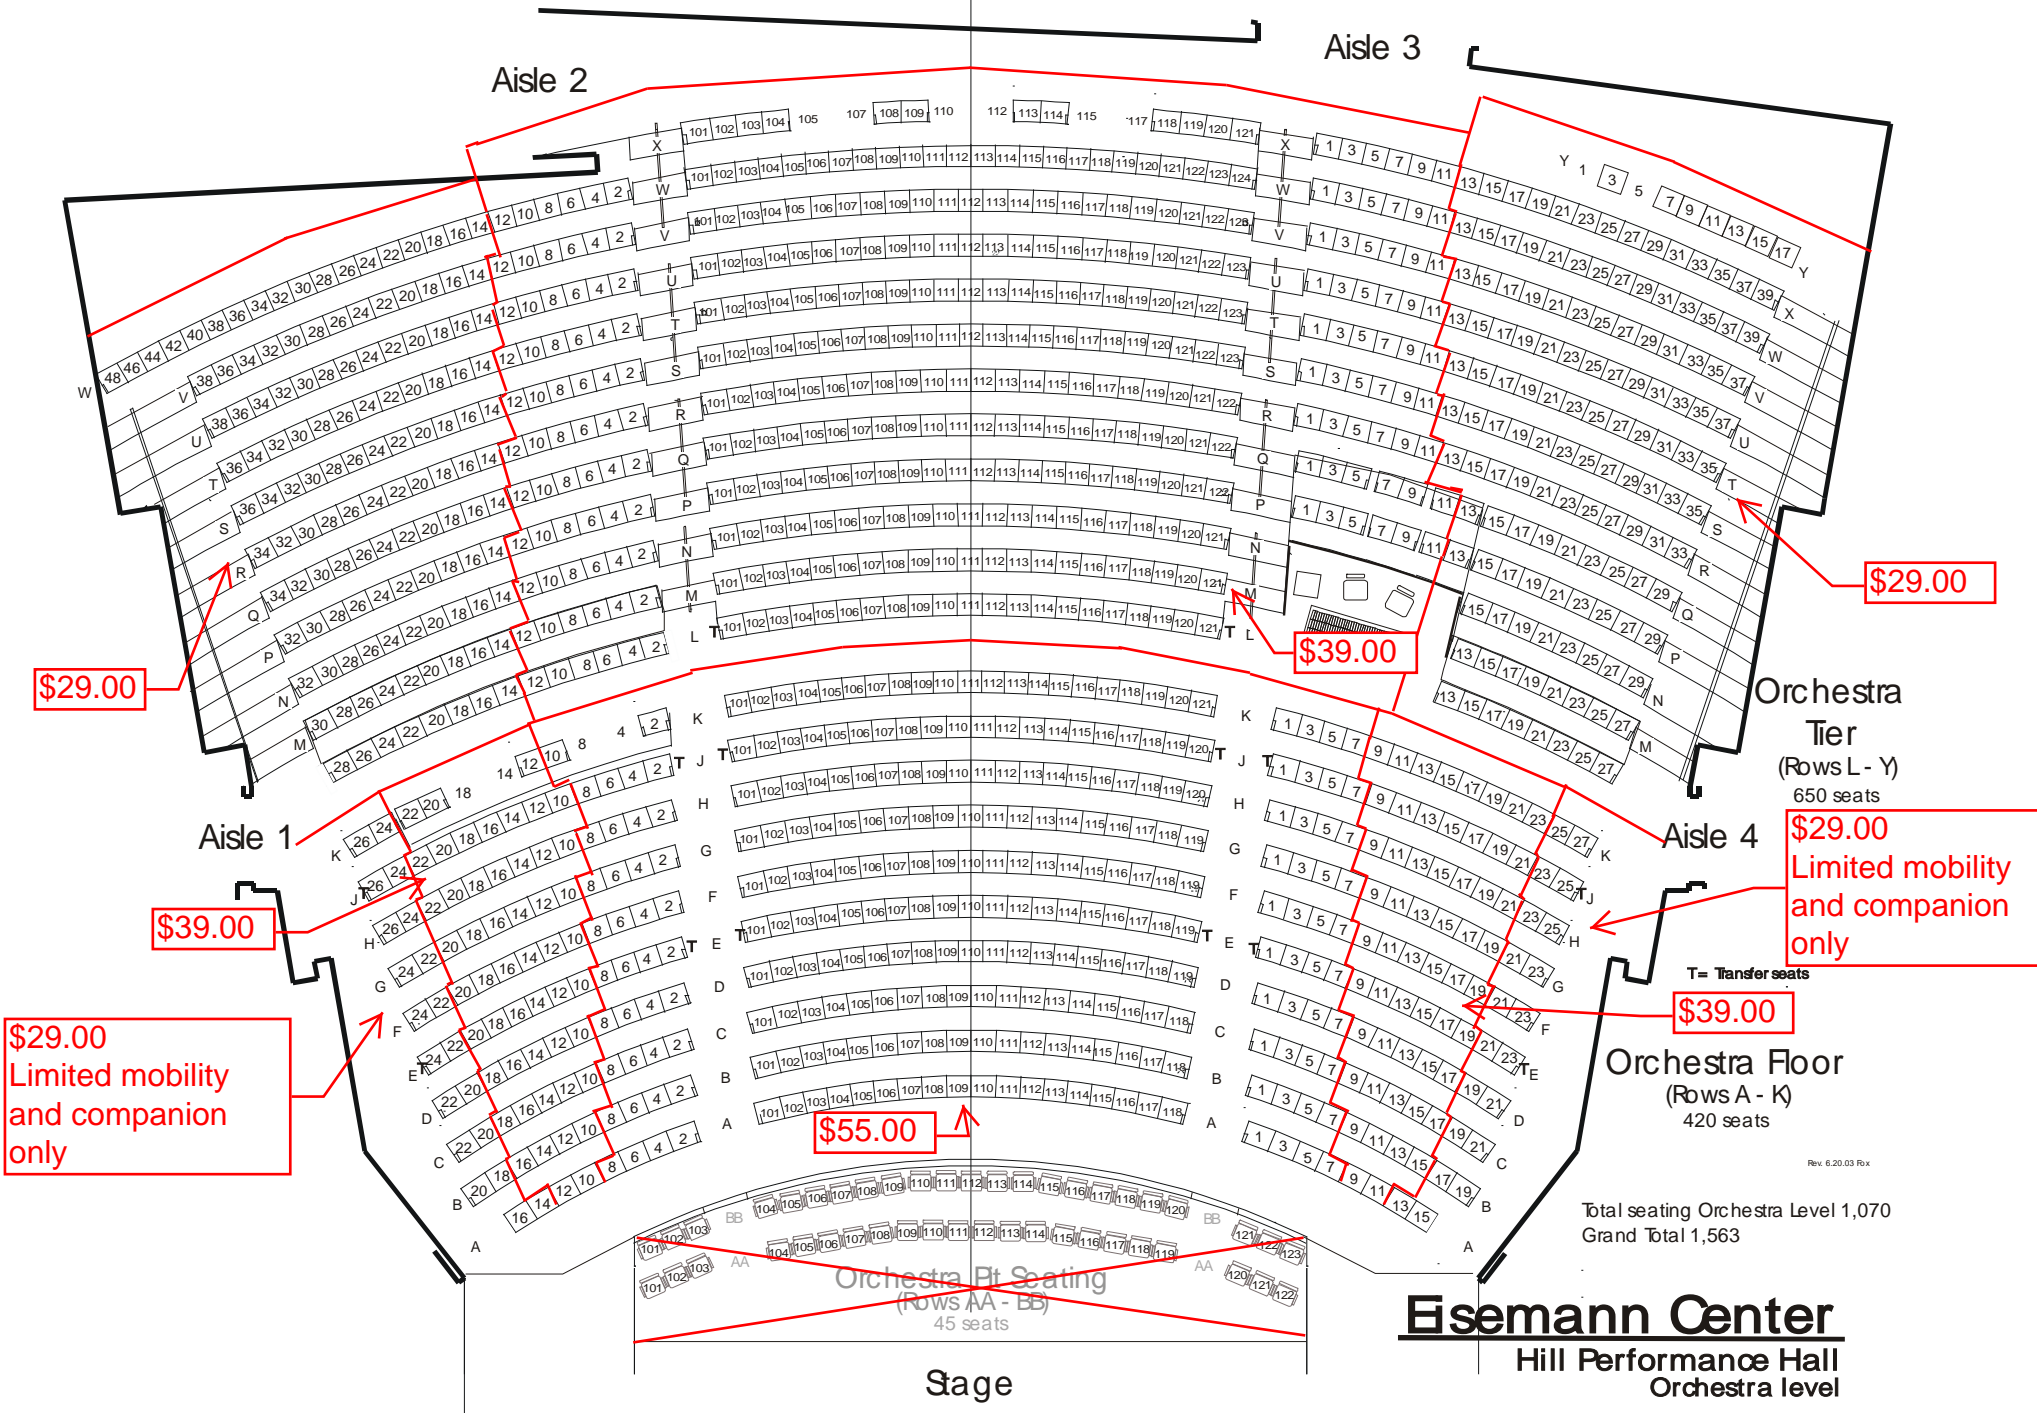

SEPTEMBER 14 7:00 pm  
SEPTEMBER 15 2:00 pm

Rev. 6.20.03 Fox

Total seating Orchestra Level 1,070  
Grand Total 1,563

**Esemann Center**  
Hill Performance Hall  
Orchestra level

Sage