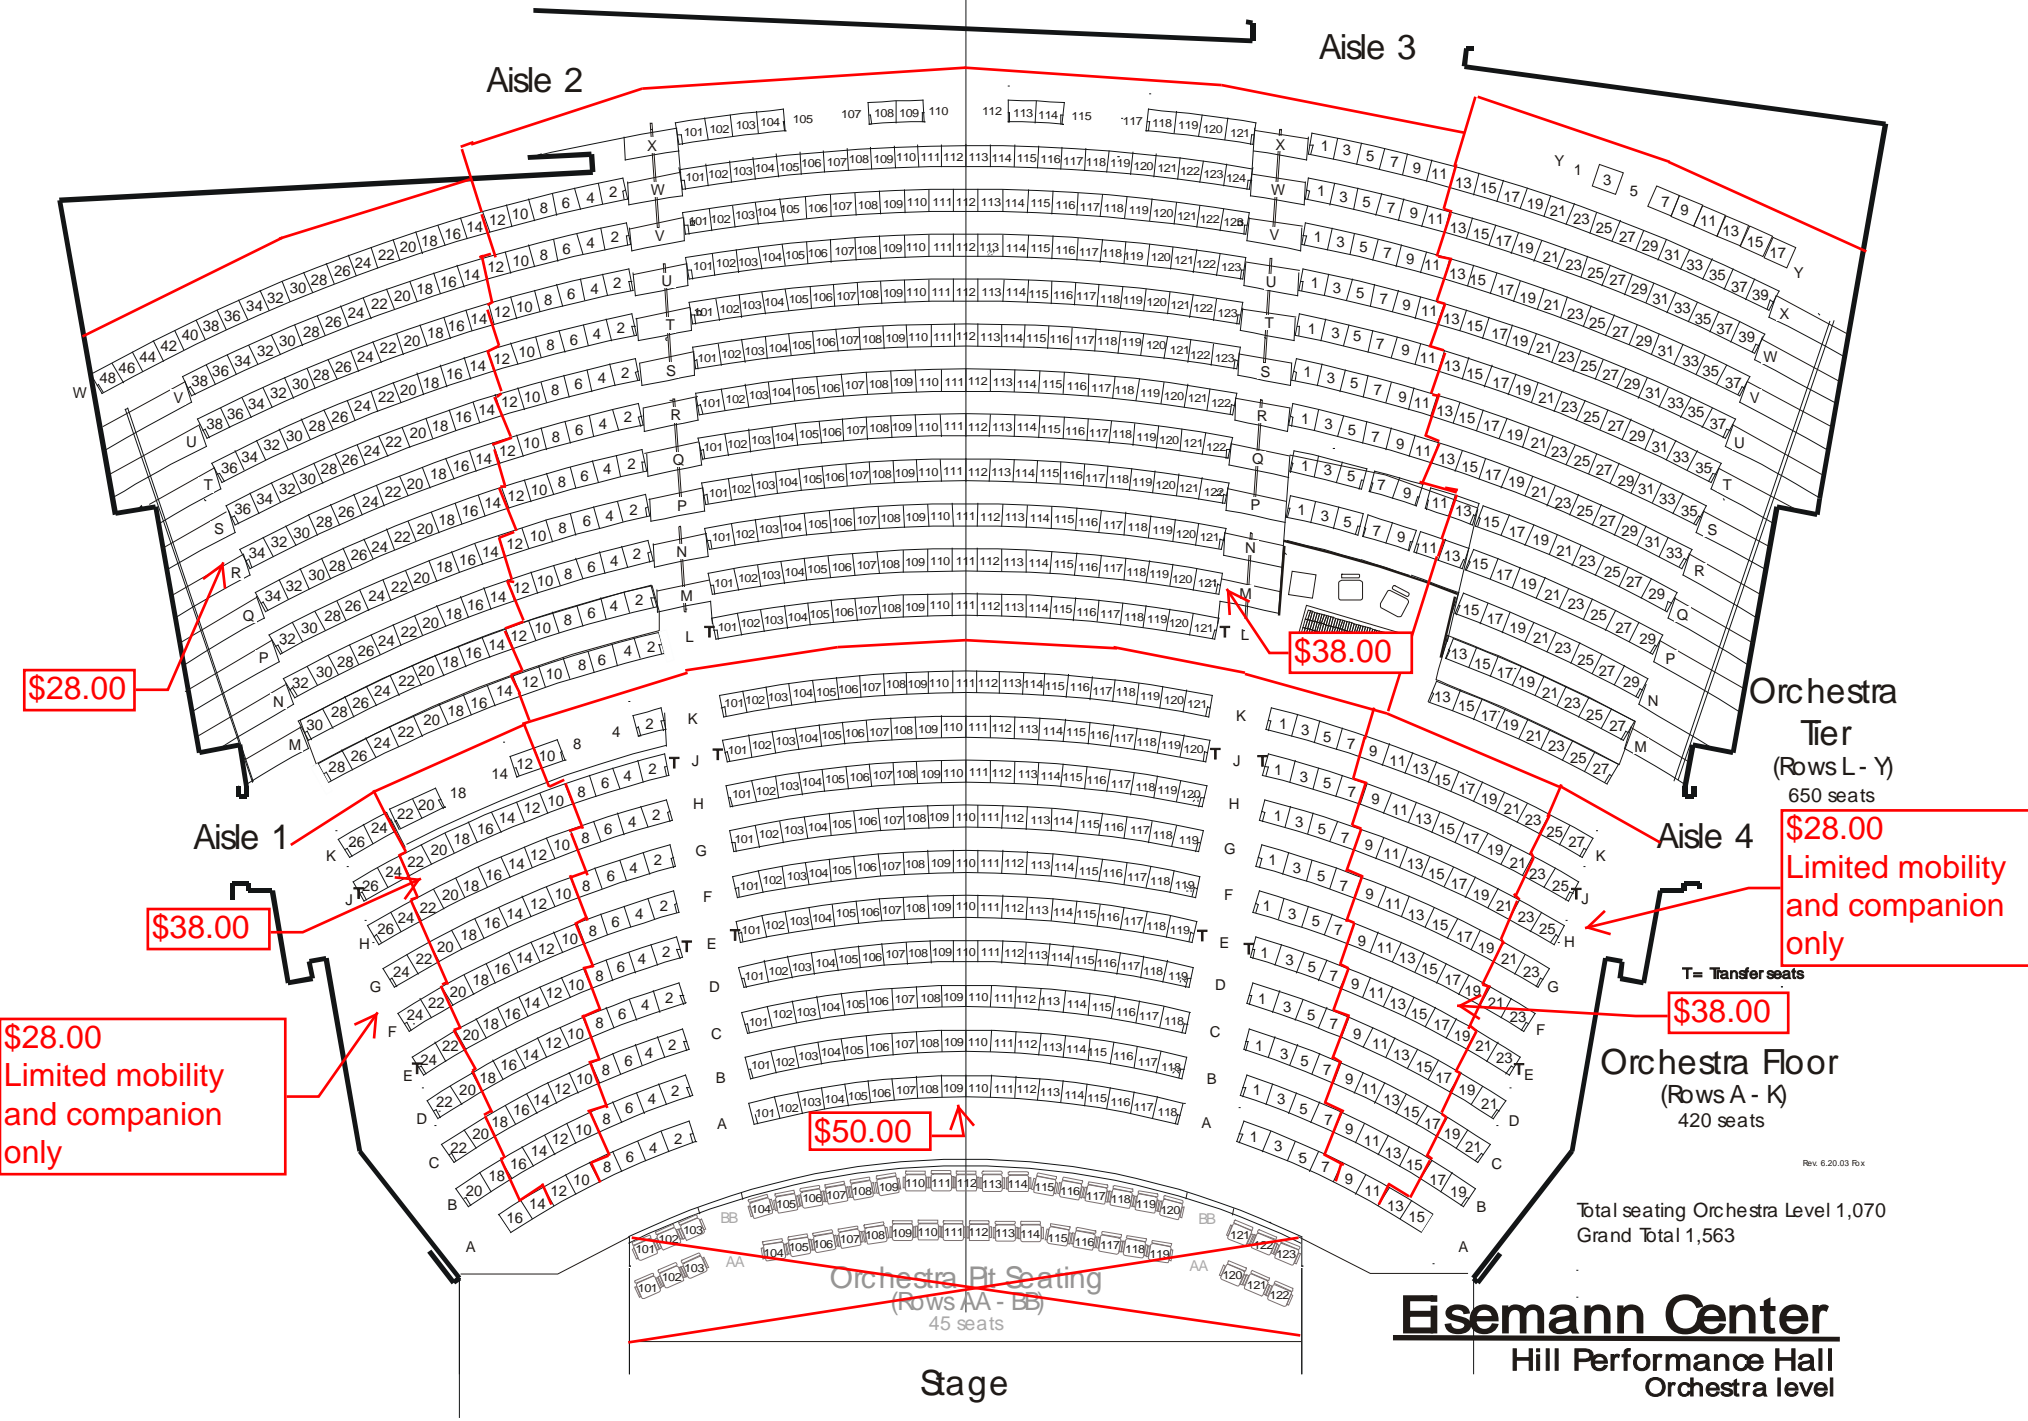

SEPTEMBER 22 7:00 pm
SEPTEMBER 23 2:00 pm

\$28.00

\$38.00

\$38.00

\$28.00
Limited mobility
and companion
only

\$50.00

\$28.00
Limited mobility
and companion
only

\$38.00

Total seating Orchestra Level 1,070
Grand Total 1,563

Esemann Center
Hill Performance Hall
Orchestra level

Sage

Rev. 6.20.03 Fox